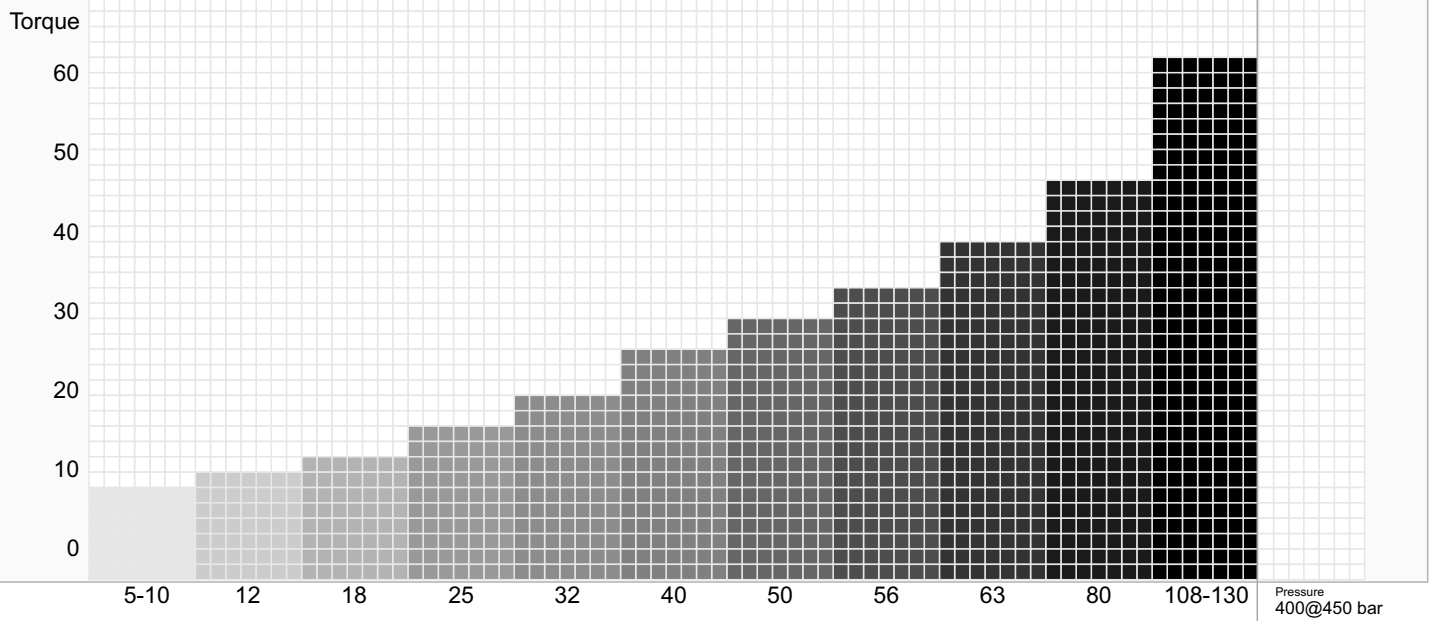

Performance

Compare Table of Torque

Efficiency of 2PEM Motors