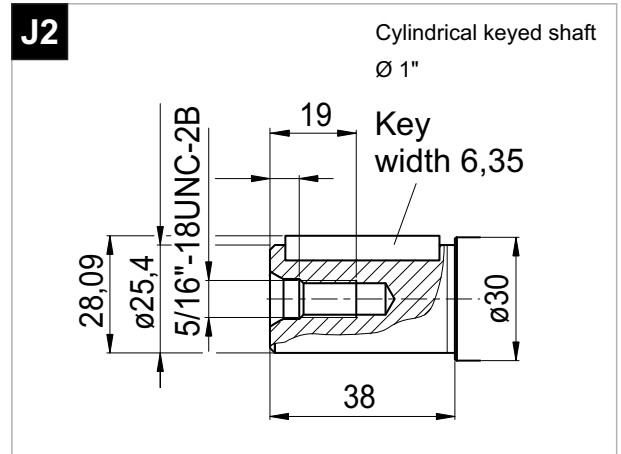

2PEM 12 - SAE B - 2 BOLT

ALL SPLINED AND KEYED

SPECIAL DIMENSION

SHAFTS AVAILABLE

(THE DIMENSIONS CHANGE
DEPENDS ON THE COUNTRIES)