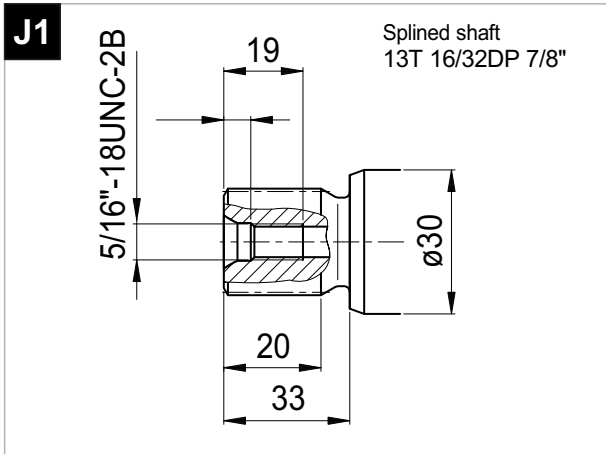

2PEM 12 - SAE B - 2 BOLT

ALL SPLINED AND KEYED

SPECIAL DIMENSION

SHAFTS AVAILABLE

(THE DIMENSIONS CHANGE
DEPENDS ON THE COUNTRIES)