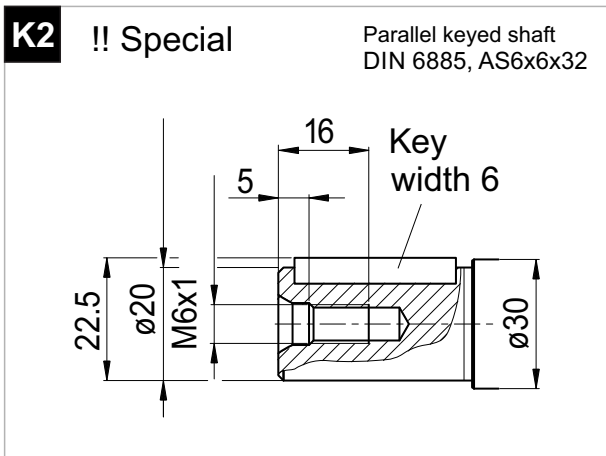

2PEM 12 - SAE B - 2 BOLT

ALL SPLINED AND KEYED

SPECIAL DIMENSION

SHAFTS AVAILABLE

(THE DIMENSIONS CHANGE
DEPENDS ON THE COUNTRIES)