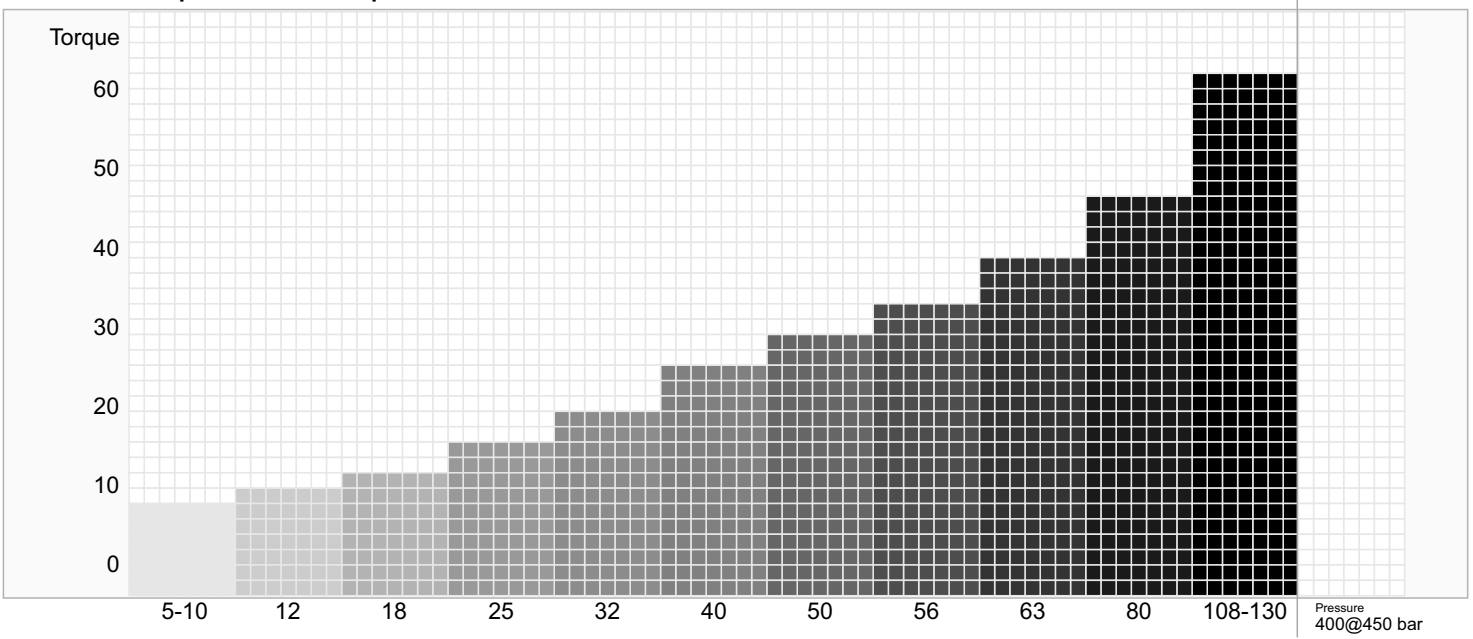

Performance

Compare Table of Torque

Efficiency of 2PBM Motors (1000 rpm)